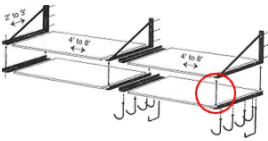

Shelf Connecting Rod (12")

Use this 12" rod between shelves.

$2.50