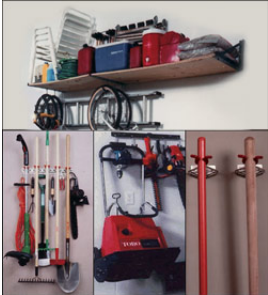

Model: Package #4A
This package contains the following: 1 PC - 2 Level Side by Side Shelf with Pack of (4) Hooks and Pack of (2) Ladder Hooks and (6) 18" Connecting Rods 1 PC - Heavy Duty Utility Rack 2 PC - Gravity Surelock Tool Organizers 2 PC (4 Total) - Gravity - Single Surelock Tool Organizers 1 PC - Wheelbarrow Wall Mount Bracket All Mounting Hardware and Instructions included with each package Plywood not included
\$148.80

### 3 Level Shelf Unit

Goes almost anywhere. 3 levels (variable shelf depth & width) Large capacity (2 ft. deep x 4 ft. wide) Set of eight (8) vinyl-coated hangers and two (2) ladder hooks (mount underneath) TIDYGARAGE provides all the hardware and mounting instructions. All you supply is the wood!

### 3 Level Shelf Unit With 3 Side by Side Shelves

Versatile storage for your space. 3 levels (variable shelf depth & width) Large capacity (2 ft. deep x 8 ft. wide) Set of eight (8) vinyl-coated hangers and two (2) ladder hooks (mount underneath) TIDYGARAGE provides all the hardware and mounting instructions. All you supply is the wood!

### 4 Level Shelf Unit

Get in & out of your vehicle hassle-free. 4 levels (variable shelf depth & width) 2 upper levels with large capacity (2 ft. deep x 4 ft. wide & size can be extended) 2 lower levels with less depth Set of eight (8) vinyl-coated hangers and two (2) ladder hooks (mount underneath) TIDYGARAGE provides all the hardware and mounting instructions. All you supply is the wood!