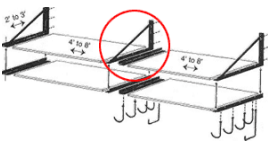

\$99.95

**4 Level Side by Side Shelf Unit**

All the best features a multi purpose shelf should have. 4 level side by side (variable shelf depth & width) 2 upper levels with large capacity (2 ft. deep x 8 ft. wide & size can be extended) 2 lower levels with less depth Set of eight (8) vinyl-coated hangers and two (2) ladder hooks (mount underneath) TIDYGARAGE provides all the hardware and mounting instructions. All you supply is the wood!

\$166.50

**Shelf Connecting Rod (12")**

Use this 12" rod between shelves.

\$2.50

**Shelf Connecting Rod (18")**

Use this 18" rod between shelves

\$2.50

**Shelf Support (12")**