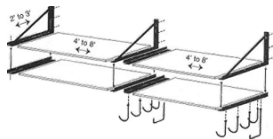

2 Level Shelf Unit With 2 Side by Side Shelves

Move your storage up and out of the way. 2 levels (variable shelf depth & width) Large capacity (2 ft. deep x 8 ft. wide) Set of eight (8) vinyl-coated hangers and two (2) ladder hooks (mount underneath) TIDYGARAGE provides all the hardware and mounting instructions. All you supply is the wood!

$79.95