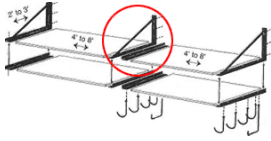

♥ TIDYGARAGE

10/2008

Shelf Support (18")
Use this support to extend shelves or create your own configuration.
$4.95