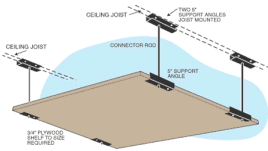

Ceiling Mounted Shelving

4' x 4' Ceiling Mount Shelf Kit

TIDYGARAGE provides all hardware, lag bolts, screws and mounting instructions. All you supply is the wood!
TIDYGARAGE Ceiling Mounted Shelving can be easily mounted parallel or perpendicular to your ceiling joist. Add multiple levels of shelving or expand your system at a later time. Shelves can be customized to suit your needs! Use 3/4" plywood decking (not included) to store up to 300 pounds on a 4' x 8' shelf!
$55.50