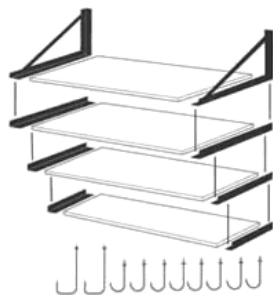

4 Level Shelf Unit

Get in & out of your vehicle hassle-free. 4 levels (variable shelf depth & width) 2 upper levels with large capacity (2 ft. deep x 4 ft. wide & size can be extended) 2 lower levels with less depth Set of eight (8) vinyl-coated hangers and two (2) ladder hooks (mount underneath) TIDYGARAGE provides all the hardware and mounting instructions. All you supply is the wood!

$99.95