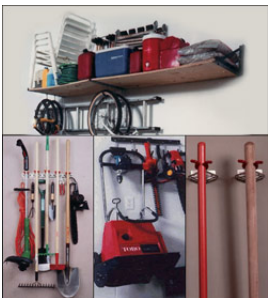

### Heavy Duty Utility Rack

Easily store large & smaller items. Sturdy bracket Set of 5 heavy duty hanger hooks (hold up to 100 pounds each!) TIDYGARAGE Heavy Duty Utility Racks easily mount to any load bearing wall (wood or cement). Garage storage of heavy items made easy. Wall mounted TidyGarage utility tool rack allows you to store and organize items like snowblowers, chain saws, lawn mowers, extension cords, hoses & neatly along your garage wall and off your garage floor. Each hook can hold up to 100 pounds.

## Package Offers

<b>Package #1A</b>
This package contains the following: 1 PC - Heavy Duty Utility Rack 1 PC - Gravity Surelock Tool Organizer 2 PC (4 Total)&nbsp;- Gravity - Single Surelock Organizers Mounting Instructions included in the box used for heavy duty utility rack
\$44.40

<b>Package #2A</b>
This package contains the following: 1 PC - 2 Level Shelf&nbsp;with Pack of (4) Plastic Covered Hooks and&nbsp;Pack of (2) Ladder Hooks and (4) 1/8" Connecting Rods 1 PC - Gravity Surelock Tool Organizer 2 PC (4 Total) - Gravity - Single Surelock Organizers Mounting Hardware & Instructions included in the box used for 2 Level Shelf Plywood not included
\$80.85