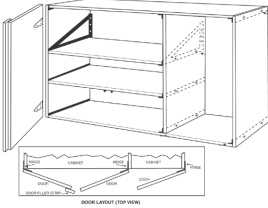

Heavy Duty Cabinets

1ft. Deep Heavy Duty Storage Cabinet		
Use alone or buy two for side-by-side cabinets.	3 shelves (variable shelf width)	Set of eight (4) heavy duty vinyl-coated utility hooks and two (2) ladder hooks
TIDYGARAGE provides all the hardware and mounting instructions. All you supply is the wood!		
$50.95