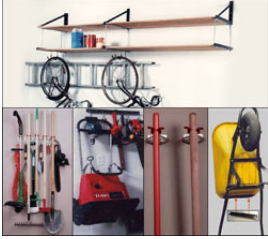

Model: Package #4A
This package contains the following: 1 PC - 2 Level Side by Side Shelf with Pack of (4) Hooks and Pack of (2) Ladder Hooks and (6) 18" Connecting Rods 1 PC - Heavy Duty Utility Rack 2 PC - Gravity Surelock Tool Organizers 2 PC (4 Total) - Gravity - Single Surelock Tool Organizers 1 PC - Wheelbarrow Wall Mount Bracket All Mounting Hardware and Instructions included with each package Plywood not included
$148.80