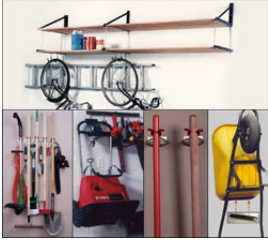

TIDYGARAGE

10/2008

Package #4A
This package contains the following: 1 PC - 2 Level Side by Side Shelf with Pack of (4) Hooks and Pack of (2) Ladder Hooks and (6) 1/8" Connecting Rods 1 PC - Heavy Duty Utility Rack 2 PC - Gravity Surelock Tool Organizers 2 PC (4 Total) Gravity - Single Surelock Tool Organizers 1 PC - Wheelbarrow Wall Mount Bracket All Mounting Hardware and Instructions included with each package Plywood not included
$148.80