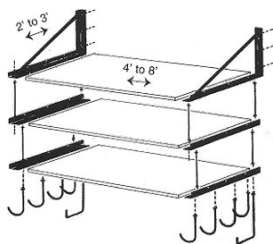

3 Level Shelf Unit

Goes almost anywhere. 3 levels (variable shelf depth & width) Large capacity (2 ft. deep x 4 ft. wide) Set of eight (8) vinyl-coated hangers and two (2) ladder hooks (mount underneath) TIDYGARAGE provides all the hardware and mounting instructions. All you supply is the wood!

$75.95