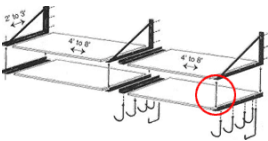

### 4 Level Shelf Unit

Get in & out of your vehicle hassle-free. 4 levels (variable shelf depth & width) 2 upper levels with large capacity (2 ft. deep x 4 ft. wide & size can be extended) 2 lower levels with less depth Set of eight (8) vinyl-coated hangers and two (2) ladder hooks (mount underneath) TIDYGARAGE provides all the hardware and mounting instructions. All you supply is the wood!

\$99.95

**4 Level Side by Side Shelf Unit**

All the best features a multi purpose shelf should have. 4 level side by side (variable shelf depth & width) 2 upper levels with large capacity (2 ft. deep x 8 ft. wide & size can be extended) 2 lower levels with less depth Set of eight (8) vinyl-coated hangers and two (2) ladder hooks (mount underneath) TIDYGARAGE provides all the hardware and mounting instructions. All you supply is the wood!

\$166.50

**Shelf Connecting Rod (12")**

Use this 12" rod between shelves.

\$2.50

**Shelf Connecting Rod (18")**

Use this 18" rod between shelves

\$2.50

**Shelf Support (12")**