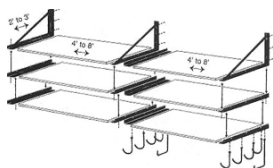

3 Level Shelf Unit With 3 Side by Side Shelves

Versatile storage for your space. 3 levels (variable shelf depth & width) Large capacity (2 ft. deep x 8 ft. wide) Set of eight (8) vinyl-coated hangers and two (2) ladder hooks (mount underneath) TIDYGARAGE provides all the hardware and mounting instructions. All you supply is the wood!

$109.95