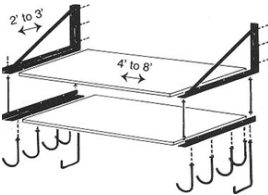

2 Level Shelf Unit

Store items neatly and safely. 2 levels (variable shelf depth & width) Large capacity (2 ft. deep x 4 ft. wide) Set of eight (8) vinyl-coated hangers and two (2) ladder hooks (mount underneath) TIDYGARAGE provides all the hardware and mounting instructions. All you supply is the wood!

$55.95